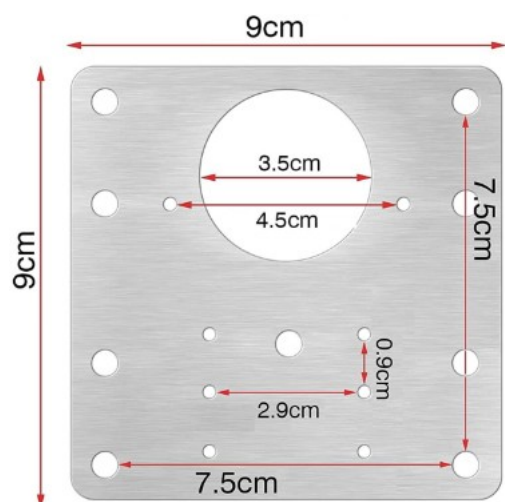

## Description:

Cabinet Hinge Repair Plate SS430, 90x90x0,69mm, Incl. 6 Pcs of Screws

## Item number:

15.03.710-0

Units	Box	Carton	HS Code	Barcode
Pcs.	1	600	8302420090	

5704866516877