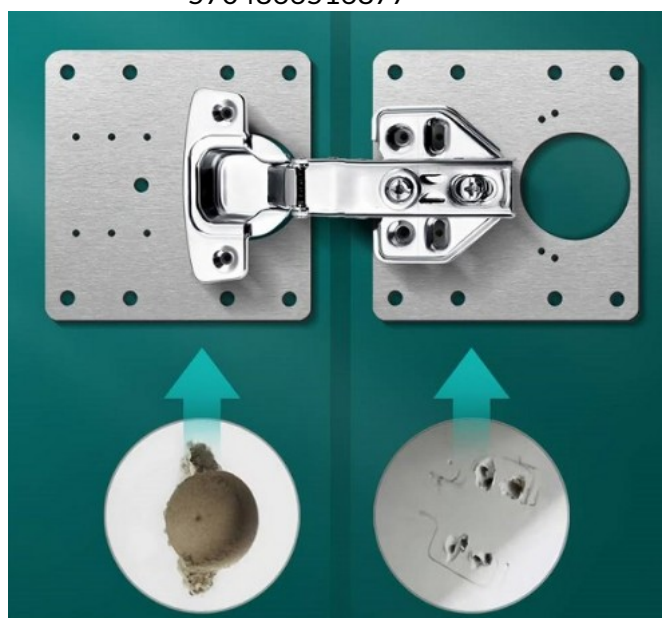

PRODUCT SHEET

Description:

Cabinet Hinge Repair Plate SS430, 90x90x0,69mm, Incl. 6 Pcs of Screws

Item number:

15.03.710-0

Units	Box	Carton	HS Code	Barcode
Pcs.	1	600	8302420090	

5704866516877

SISO A/S

Mileparken 11
DK-2740 Skovlunde
Denmark
VAT: 24786013

Phone +45 45 830 900

www.siso.dk
siso@siso.dk

Danske Bank
Nytorv Branch
Copenhagen
SWIFT: DABADKKK

Account no.
4180 3112 112936
IBAN Account
DK7230003112112936